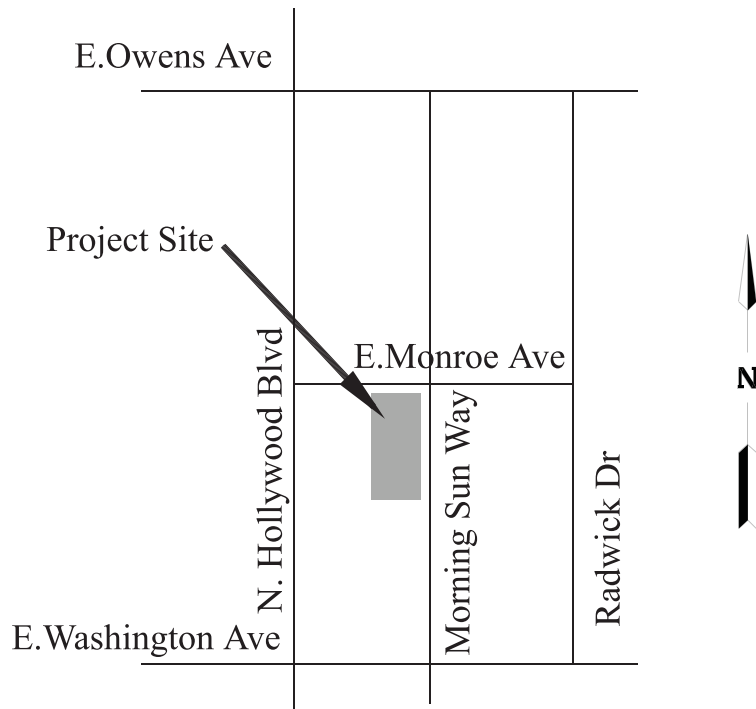

Morning Sun Way

Vicinity Map
 no scale

Monroe Mountain Estates by Pacific Rim, Inc., 6105 E. Sahara Ave. #60, Las Vegas NV 89142. 702-432-0433. Prices are effective 03/01/2006 and are subject to change without notice. All measurements shown are appropriate and not necessarily to scale. In the interest of continued product development and improvement, Monroe Mountain Estates by Pacific Rim, Inc., reserves the right to change plans, specifications and features without notice or obligation. Location, size, and construction of doors, windows, walls, fireplaces and any other item depicted may vary depending on elevation preference or choice of options and are subject to change without notice. Due to normal construction tolerances, the room sizes may vary slightly.